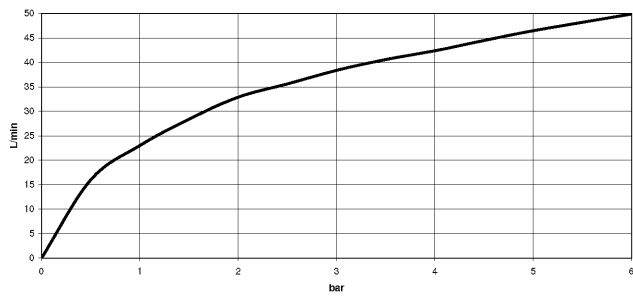

22 900 892

- rosette Ø 55 mm
- hose covering 200mm, for shortening

	Chrome	22 900 892-00
	Brushed Platinum	22 900 892-06
	Platinum	22 900 892-08
	Dark Chrome	22 900 892-19
	Brushed Durabronze (23kt Gold)	22 900 892-28
	Matte Black	22 900 892-33
	Brushed Champagne (22kt Gold)	22 900 892-46
	Champagne (22kt Gold)	22 900 892-47
	Brushed Dark Platinum	22 900 892-99

22 900 892

mm [inches]

Flow rate chart

22 900 892

Parts for other finishes can be found here: Brushed Platinum

Spare parts list

No.	Item Number	Name	Quantity used	Delivery time
1	09 21 22 000-00	nipple	1	10
2	90 14 10 010 00 90	seal	1	2
3	09 28 22 020-00	pipe	1	10
4	04 24 04 220 01-00	threaded connector	1	10
5	09 20 89 010-00	handle	1	60
6	09 12 12 041-00	base	1	10
7	09 30 30 069 90	screw	1	2
8	90 90 03 006 00 90	top	1	2
9	09 27 22 015-00	rosette	1	10
10	09 14 10 093 90	seal	1	2